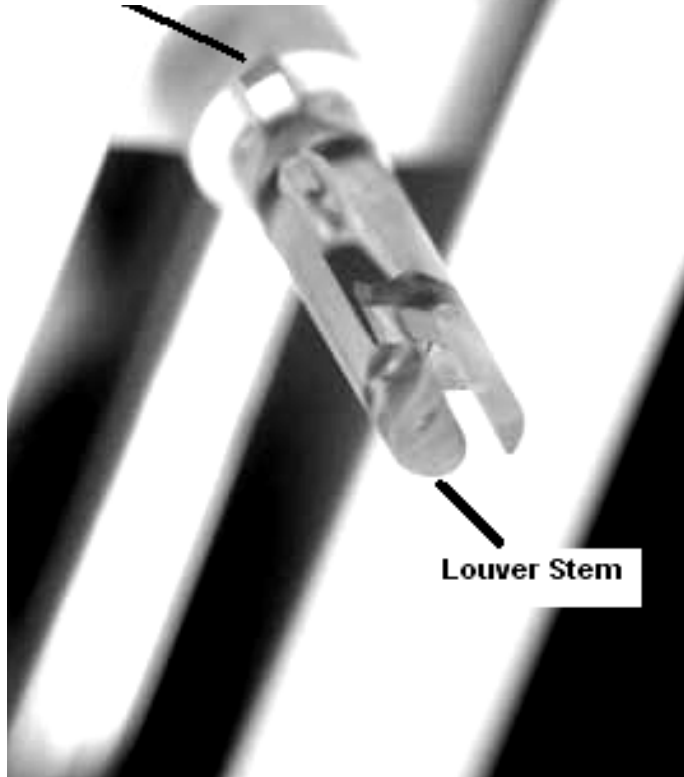

NEW VX-200 VANE STEM REPLACEMENT INSTRUCTIONS

**LOUVER STEMS CAN BE REPLACED WITH THE TRACK MOUNTED
THERE IS NO NEED TO TAKE DOWN THE TRACK**

Press release button and pull down on the louver stem.

To replace - insert new stem into the carrier. Push up until the stem clicks into place.

Release Button

Louver Stem